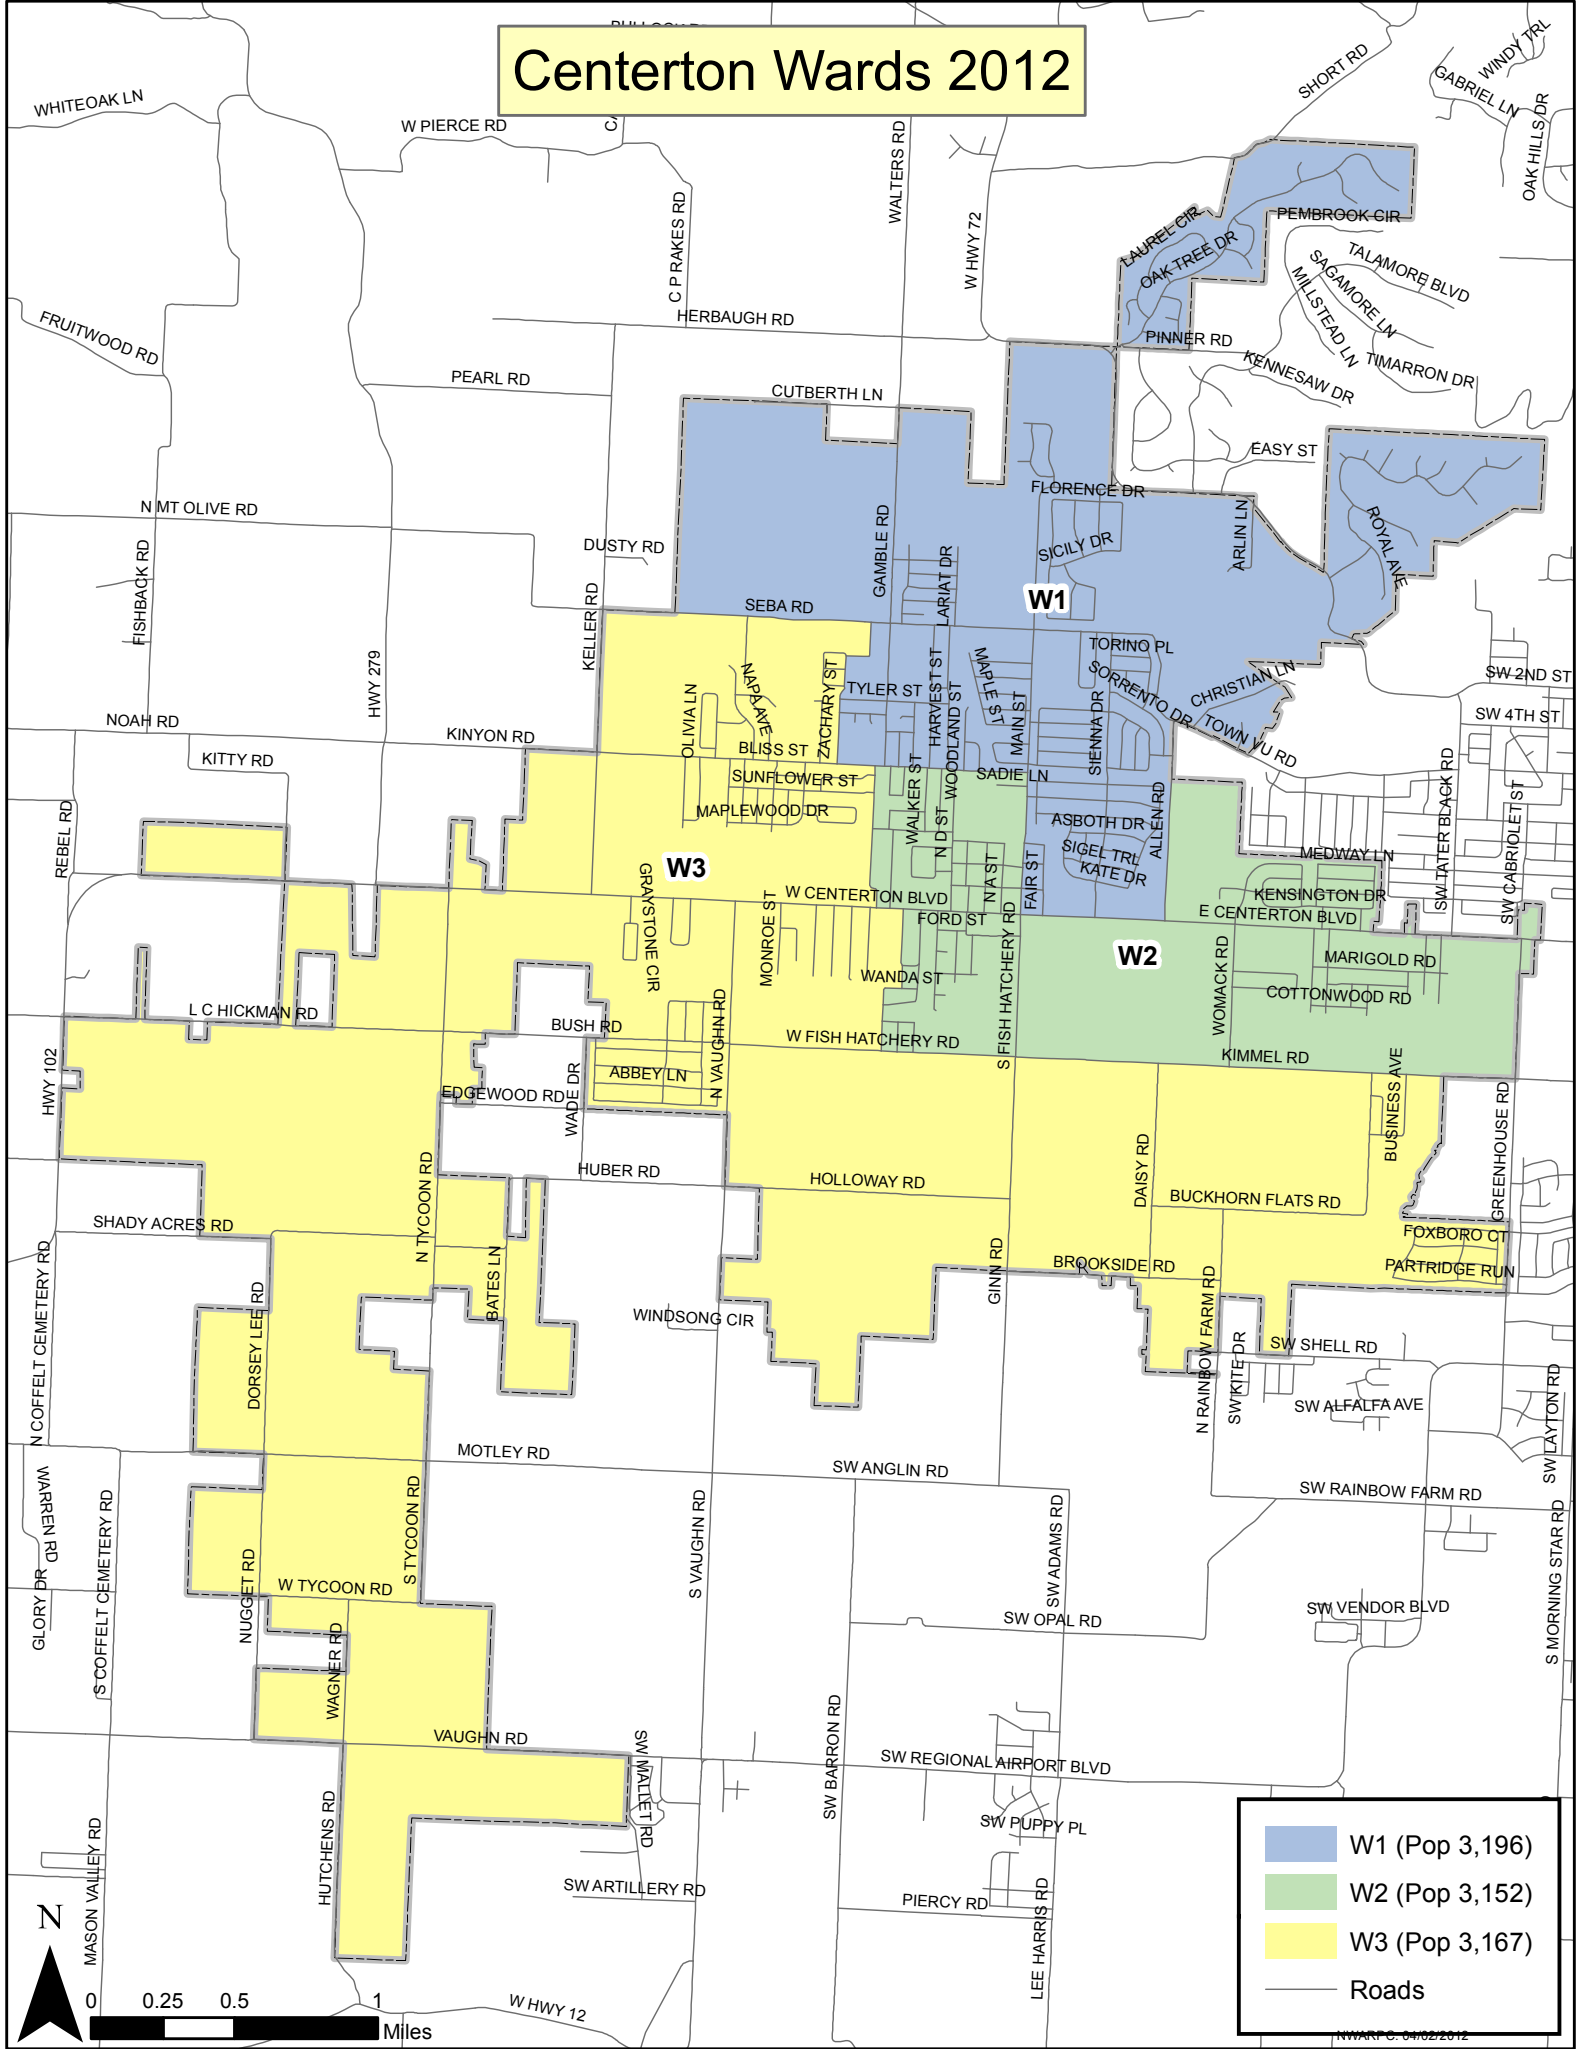

Centerton Wards 2012

	W1 (Pop 3,196)
	W2 (Pop 3,152)
	W3 (Pop 3,167)
	Roads